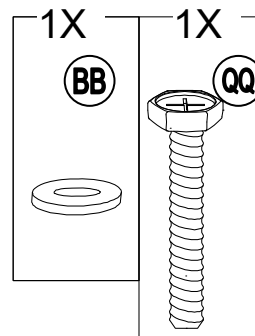

Hardware Pack					
Label	Part Number	Description	Qty	Add	Part Image
AA	H010010276	Bolt M10*200	8	1	
BB	H050010020	Flat Washer M6	222	12	
CC	H030050037	Screw M5*35	80	4	
DD	H040010004	Nut M6	24	2	
EE	H030050036	Screw M5*25	124	7	
FF	H010020011	Bolt M6*15	170	9	
GG	H010020024	Bolt M6* 75	8	1	
HH	H010030083	Bolt M8*35	16	1	
II	H030030010	Bolt M8*35	18	1	
JJ	H010020009	Bolt M6*55	16	1	
KK	H010030084	Bolt M8*20	24	2	
LL	H040050020	Non-slip Nuts M10	8	1	

10

Country of Origin: China

Call 1(866) 578-6569 for assistance.
Or visit us at www.sunjoyonline.com

11

12

13

14

15

16

18

19

20

21

22

23

24