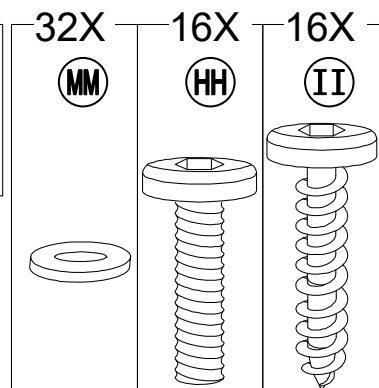

Hardware Pack					
Label	Part Number	Description	Qty	Add	Part Image
AA	H010010276	Bolt M10*200	8	1	
BB	H050010020	Flat Washer M6	222	12	
CC	H030050037	Screw M5*35	80	4	
DD	H040010004	Nut M6	24	2	
EE	H030050036	Screw M5*25	124	7	
FF	H010020011	Bolt M6*15	170	9	
GG	H010020024	Bolt M6* 75	8	1	
HH	H010030083	Bolt M8*35	16	1	
II	H030030010	Bolt M8*35	18	1	
JJ	H010020009	Bolt M6*55	16	1	
KK	H010030084	Bolt M8*20	24	2	
LL	H040050020	Non-slip Nuts M10	8	1	

Country of Origin: China

Call 1(866) 578-6569 for assistance.
Or visit us at www.sunjoyonline.com

MM	H050010060	Flat Washer M8	78	4	
NN	H050010059	Flat Washer M10	24	2	
OO	H030010031	Screw M10*80	8	1	
PP	H070010003	Stake $\Phi 8 \times 180$	8	0	
QQ	H010020013	Bolt M6*35	4	1	
RR	H090990002	M3 Drill	2	0	
SS	H040050024	T-Nut M8*20	16	1	
UU	H040050021	Non-slip nuts M8	10	1	
VV	H040050025	T-Nut M8*8	24	2	
WW	H010010363	Bolt M8*50	10	1	
Z1	H090010017	Wrench M6	2	0	
Z2	H090030003	Allen Key M8	1	0	
Z3	H090010004	Wrench M8	2	0	
Z4	H090010015	Wrench M10	2	0	

Call 1(866) 578-6569 for assistance.
Or visit us at www.sunjoyonline.com

8

Country of Origin: China

Call 1(866) 578-6569 for assistance.
Or visit us at www.sunjoyonline.com

9

Assembly Tip on Step 8:
 Please measure to make sure the length of d1 is equal to d2 before moving to next step to ensure a square frame and best results. Keep the beam at right angles to the post, the post at right angles to the ground, and keep the beam horizontal.