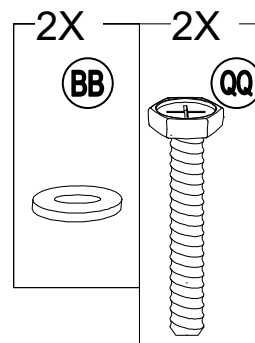

Hardware Pack					
Label	Part Number	Description	Qty	Add	Part Image
AA	H010010276	Bolt M10*200	8	1	
BB	H050010020	Flat Washer M6	222	12	
CC	H030050037	Screw M5*35	80	4	
DD	H040010004	Nut M6	24	2	
EE	H030050036	Screw M5*25	124	7	
FF	H010020011	Bolt M6*15	170	9	
GG	H010020024	Bolt M6* 75	8	1	
HH	H010030083	Bolt M8*35	16	1	
II	H030030010	Bolt M8*35	18	1	
JJ	H010020009	Bolt M6*55	16	1	
KK	H010030084	Bolt M8*20	24	2	
LL	H040050020	Non-slip Nuts M10	8	1	

10

Country of Origin: China

Call 1(866) 578-6569 for assistance.
Or visit us at www.sunjoyonline.com

11

12

13

14

15

16

18

19

20

21

22

23

24