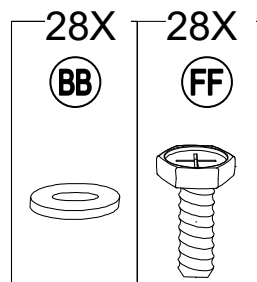

Hardware Pack					
Label	Part Number	Description	Qty	Add	Part Image
AA	H010010276	Bolt M10*200	8	1	
BB	H050010020	Flat Washer M6	222	12	
CC	H030050037	Screw M5*35	80	4	
DD	H040010004	Nut M6	24	2	
EE	H030050036	Screw M5*25	124	7	
FF	H010020011	Bolt M6*15	170	9	
GG	H010020024	Bolt M6* 75	8	1	
HH	H010030083	Bolt M8*35	16	1	
II	H030030010	Bolt M8*35	18	1	
JJ	H010020009	Bolt M6*55	16	1	
KK	H010030084	Bolt M8*20	24	2	
LL	H040050020	Non-slip Nuts M10	8	1	

10

Country of Origin: China

Call 1(866) 578-6569 for assistance.
Or visit us at www.sunjoyonline.com

11

12

13

14

15

16

18

19

20

21

22

23

24