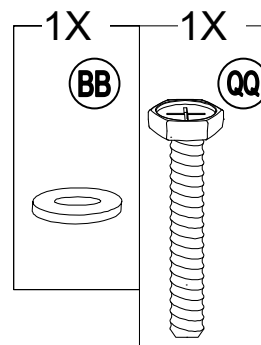

Hardware Pack					
Label	Part Number	Description	Qty	Add	Part Image
AA	H010010276	Bolt M10*200	8	1	
BB	H050010020	Flat Washer M6	222	12	
CC	H030050037	Screw M5*35	80	4	
DD	H040010004	Nut M6	24	2	
EE	H030050036	Screw M5*25	124	7	
FF	H010020011	Bolt M6*15	170	9	
GG	H010020024	Bolt M6* 75	8	1	
HH	H010030083	Bolt M8*35	16	1	
II	H030030010	Bolt M8*35	18	1	
JJ	H010020009	Bolt M6*55	16	1	
KK	H010030084	Bolt M8*20	24	2	
LL	H040050020	Non-slip Nuts M10	8	1	

Country of Origin: China

Call 1(866) 578-6569 for assistance.
Or visit us at www.sunjoyonline.com

MM	H050010060	Flat Washer M8	78	4	
NN	H050010059	Flat Washer M10	24	2	
OO	H030010031	Screw M10*80	8	1	
PP	H070010003	Stake $\Phi 8 \times 180$	8	0	
QQ	H010020013	Bolt M6*35	4	1	
RR	H090990002	M3 Drill	2	0	
SS	H040050024	T-Nut M8*20	16	1	
UU	H040050021	Non-slip nuts M8	10	1	
VV	H040050025	T-Nut M8*8	24	2	
WW	H010010363	Bolt M8*50	10	1	
Z1	H090010017	Wrench M6	2	0	
Z2	H090030003	Allen Key M8	1	0	
Z3	H090010004	Wrench M8	2	0	
Z4	H090010015	Wrench M10	2	0	

10

Country of Origin: China

Call 1(866) 578-6569 for assistance.
Or visit us at www.sunjoyonline.com

11

12

13

14

15

16

18

19

20

21

22

23

24