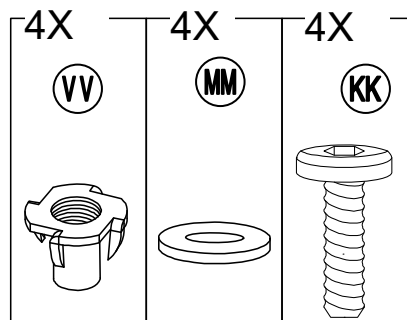

Hardware Pack					
Label	Part Number	Description	Qty	Add	Part Image
AA	H010010276	Bolt M10*200	8	1	
BB	H050010020	Flat Washer M6	222	12	
CC	H030050037	Screw M5*35	80	4	
DD	H040010004	Nut M6	24	2	
EE	H030050036	Screw M5*25	124	7	
FF	H010020011	Bolt M6*15	170	9	
GG	H010020024	Bolt M6* 75	8	1	
HH	H010030083	Bolt M8*35	16	1	
II	H030030010	Bolt M8*35	18	1	
JJ	H010020009	Bolt M6*55	16	1	
KK	H010030084	Bolt M8*20	24	2	
LL	H040050020	Non-slip Nuts M10	8	1	

Country of Origin: China

Call 1(866) 578-6569 for assistance.
Or visit us at www.sunjoyonline.com

MM	H050010060	Flat Washer M8	78	4	
NN	H050010059	Flat Washer M10	24	2	
OO	H030010031	Screw M10*80	8	1	
PP	H070010003	Stake $\Phi 8 \times 180$	8	0	
QQ	H010020013	Bolt M6*35	4	1	
RR	H090990002	M3 Drill	2	0	
SS	H040050024	T-Nut M8*20	16	1	
UU	H040050021	Non-slip nuts M8	10	1	
VV	H040050025	T-Nut M8*8	24	2	
WW	H010010363	Bolt M8*50	10	1	
Z1	H090010017	Wrench M6	2	0	
Z2	H090030003	Allen Key M8	1	0	
Z3	H090010004	Wrench M8	2	0	
Z4	H090010015	Wrench M10	2	0	

1

2

3

4

5

6

7

Country of Origin: China

Call 1(866) 578-6569 for assistance.
Or visit us at www.sunjoyonline.com

8

Country of Origin: China

Call 1(866) 578-6569 for assistance.
Or visit us at www.sunjoyonline.com

9

Assembly Tip on Step 8:
 Please measure to make sure the length of d1 is equal to d2 before moving to next step to ensure a square frame and best results. Keep the beam at right angles to the post, the post at right angles to the ground, and keep the beam horizontal.