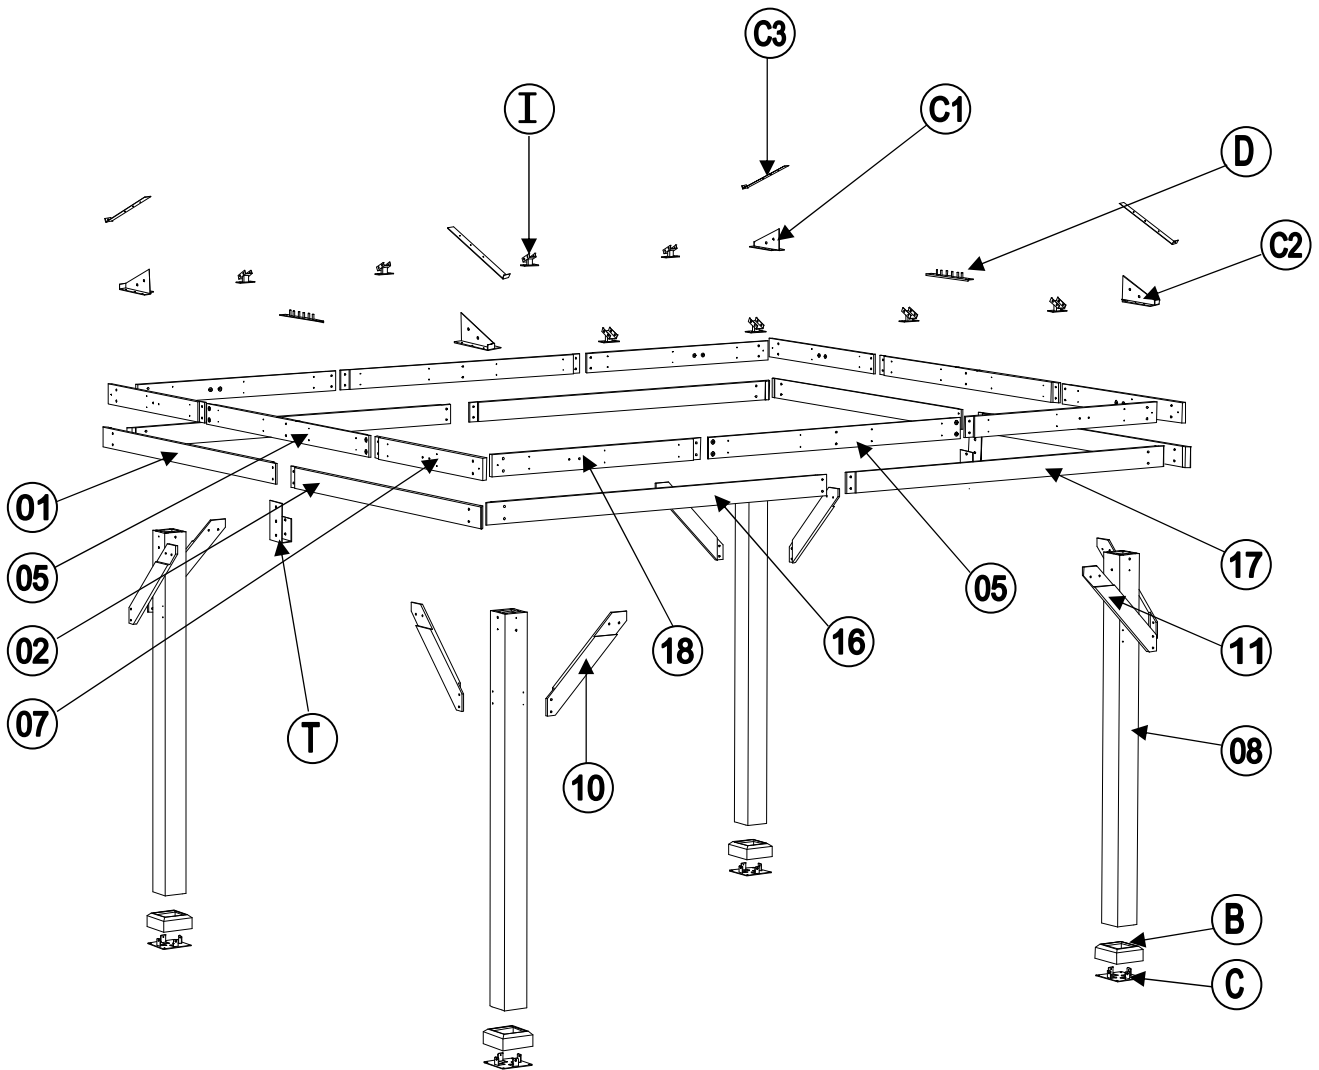

**Square Assembly**

Check that assembly is square before tightening bolts.

**Tighten Bolts**

Do not overtorque mounting bolts. Over-tightening may cause the wood to crack creating splinters and other structural damage.

**Measure Distance**

EXPLODED DRAWING

EXPLODED DRAWING

Country of Origin: China

Call 1(866) 578-6569 for assistance.
Or visit us at www.sunjoyonline.com

Parts List				
Label	Part Number	Description	Qty	Part Image
08	P000200227	Post	4	
10	P005000200	Arc Support 1	4	
11	P005000201	Arc Support 2	4	
01	P000400506	Outer Long Left Beam (Short)	2	
02	P000400507	Outer Long Right Beam (Short)	2	
05	P000400510	Inner Long Middle Beam	4	
07	P000400511	Inner Short Beam (Short)	4	
16	P000400946	Outer Long Left Beam (Long)	2	
17	P000400947	Outer Long Right Beam (Long)	2	
18	P000400948	Inner Short Beam (Long)	4	
22	P000601468	Triangular Support Beam	4	
23	P005000439	Triangular Middle Support Beam	2	
24	P005000438	Triangular Frame Slanting Beam	4	
B	P006100178	Base Cover	4	
C	P000100339	Base	4	
C1	P000501268	Triangular Connector 1	2	