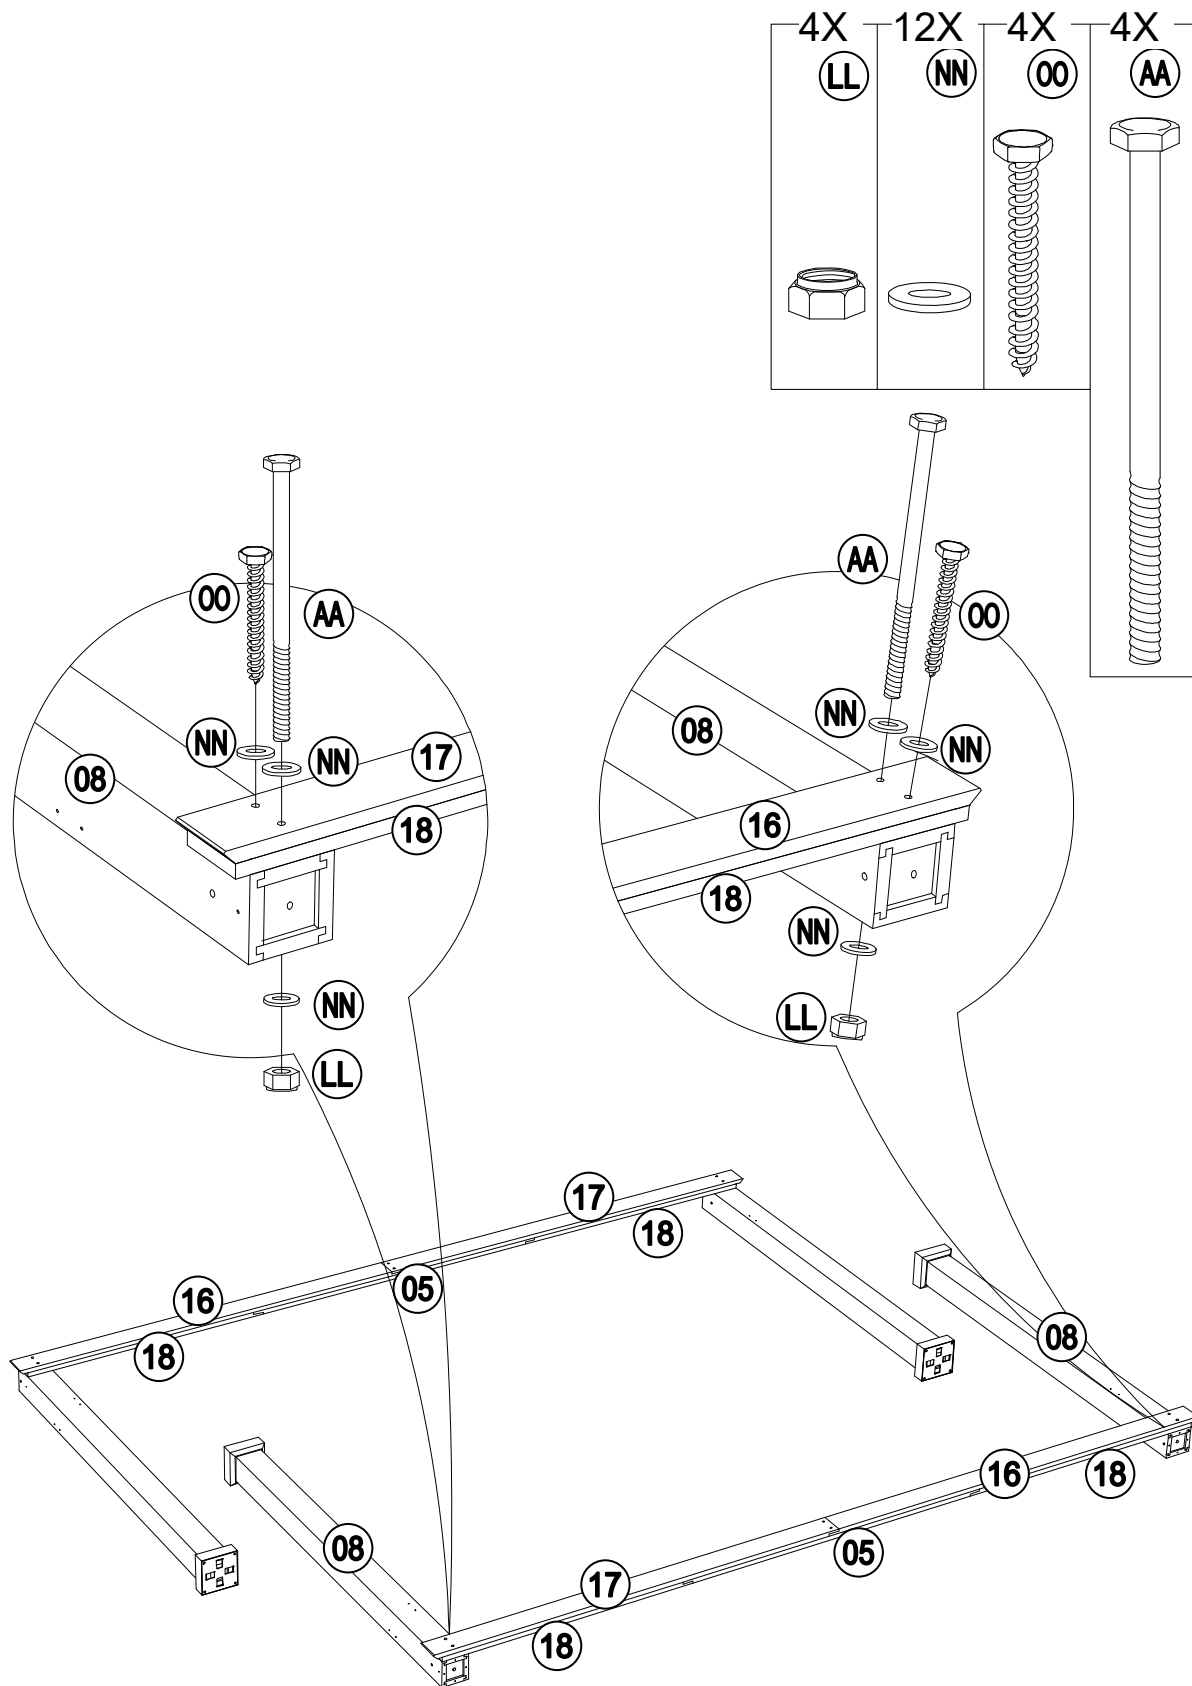

7

Country of Origin: China

Call 1(866) 578-6569 for assistance.
Or visit us at www.sunjoyonline.com