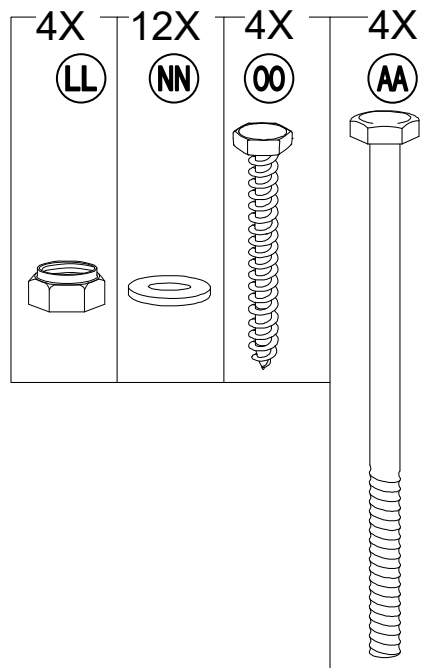

8

Country of Origin: China

Call 1(866) 578-6569 for assistance.
Or visit us at www.sunjoyonline.com