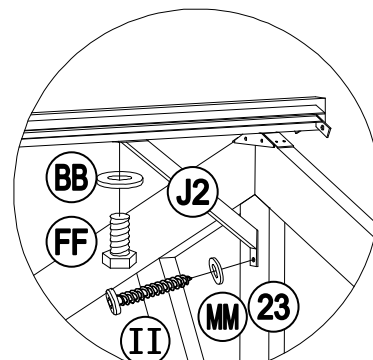

Country of Origin: China

Call 1(866) 578-6569 for assistance.
Or visit us at www.sunjoyonline.com

MM	H050010060	Flat Washer M8	78	4	
NN	H050010059	Flat Washer M10	24	2	
OO	H030010031	Screw M10*80	8	1	
PP	H070010003	Stake $\Phi 8 \times 180$	8	0	
QQ	H010020013	Bolt M6*35	4	1	
RR	H090990002	M3 Drill	2	0	
SS	H040050024	T-Nut M8*20	16	1	
UU	H040050021	Non-slip nuts M8	10	1	
VV	H040050025	T-Nut M8*8	24	2	
WW	H010010363	Bolt M8*50	10	1	
Z1	H090010017	Wrench M6	2	0	
Z2	H090030003	Allen Key M8	1	0	
Z3	H090010004	Wrench M8	2	0	
Z4	H090010015	Wrench M10	2	0	

Call 1(866) 578-6569 for assistance.
Or visit us at www.sunjoyonline.com

8

Country of Origin: China

Call 1(866) 578-6569 for assistance.
Or visit us at www.sunjoyonline.com

9

Assembly Tip on Step 8:
 Please measure to make sure the length of d1 is equal to d2 before moving to next step to ensure a square frame and best results. Keep the beam at right angles to the post, the post at right angles to the ground, and keep the beam horizontal.

10

Country of Origin: China

Call 1(866) 578-6569 for assistance.
Or visit us at www.sunjoyonline.com

11

12

13

14

15

16

18

19

20

21

22

23

24