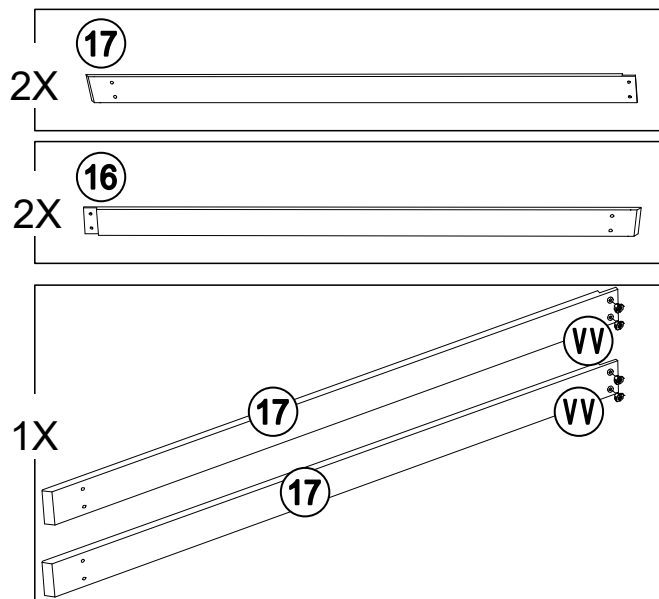

Country of Origin: China

Call 1(866) 578-6569 for assistance.
Or visit us at www.sunjoyonline.com

MM	H050010060	Flat Washer M8	78	4	
NN	H050010059	Flat Washer M10	24	2	
OO	H030010031	Screw M10*80	8	1	
PP	H070010003	Stake $\Phi 8 \times 180$	8	0	
QQ	H010020013	Bolt M6*35	4	1	
RR	H090990002	M3 Drill	2	0	
SS	H040050024	T-Nut M8*20	16	1	
UU	H040050021	Non-slip nuts M8	10	1	
VV	H040050025	T-Nut M8*8	24	2	
WW	H010010363	Bolt M8*50	10	1	
Z1	H090010017	Wrench M6	2	0	
Z2	H090030003	Allen Key M8	1	0	
Z3	H090010004	Wrench M8	2	0	
Z4	H090010015	Wrench M10	2	0	

1

2

3

4

5

6

7

Country of Origin: China