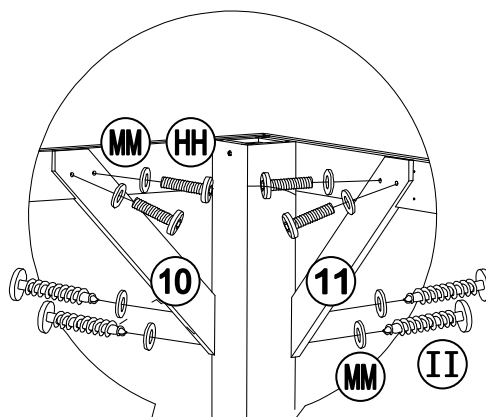

Hardware Pack					
Label	Part Number	Description	Qty	Add	Part Image
AA	H010010276	Bolt M10*200	8	1	
BB	H050010020	Flat Washer M6	222	12	
CC	H030050037	Screw M5*35	80	4	
DD	H040010004	Nut M6	24	2	
EE	H030050036	Screw M5*25	124	7	
FF	H010020011	Bolt M6*15	170	9	
GG	H010020024	Bolt M6* 75	8	1	
HH	H010030083	Bolt M8*35	16	1	
II	H030030010	Bolt M8*35	18	1	
JJ	H010020009	Bolt M6*55	16	1	
KK	H010030084	Bolt M8*20	24	2	
LL	H040050020	Non-slip Nuts M10	8	1	

Country of Origin: China

Call 1(866) 578-6569 for assistance.
Or visit us at www.sunjoyonline.com

MM	H050010060	Flat Washer M8	78	4	
NN	H050010059	Flat Washer M10	24	2	
OO	H030010031	Screw M10*80	8	1	
PP	H070010003	Stake $\Phi 8 \times 180$	8	0	
QQ	H010020013	Bolt M6*35	4	1	
RR	H090990002	M3 Drill	2	0	
SS	H040050024	T-Nut M8*20	16	1	
UU	H040050021	Non-slip nuts M8	10	1	
VV	H040050025	T-Nut M8*8	24	2	
WW	H010010363	Bolt M8*50	10	1	
Z1	H090010017	Wrench M6	2	0	
Z2	H090030003	Allen Key M8	1	0	
Z3	H090010004	Wrench M8	2	0	
Z4	H090010015	Wrench M10	2	0	

Call 1(866) 578-6569 for assistance.
Or visit us at www.sunjoyonline.com

8

Country of Origin: China

Call 1(866) 578-6569 for assistance.
Or visit us at www.sunjoyonline.com

9

Assembly Tip on Step 8:
 Please measure to make sure the length of d1 is equal to d2 before moving to next step to ensure a square frame and best results. Keep the beam at right angles to the post, the post at right angles to the ground, and keep the beam horizontal.