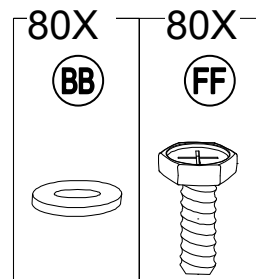

Hardware Pack					
Label	Part Number	Description	Qty	Add	Part Image
AA	H010010276	Bolt M10*200	8	1	
BB	H050010020	Flat Washer M6	222	12	
CC	H030050037	Screw M5*35	80	4	
DD	H040010004	Nut M6	24	2	
EE	H030050036	Screw M5*25	124	7	
FF	H010020011	Bolt M6*15	170	9	
GG	H010020024	Bolt M6* 75	8	1	
HH	H010030083	Bolt M8*35	16	1	
II	H030030010	Bolt M8*35	18	1	
JJ	H010020009	Bolt M6*55	16	1	
KK	H010030084	Bolt M8*20	24	2	
LL	H040050020	Non-slip Nuts M10	8	1	

Call 1(866) 578-6569 for assistance.
Or visit us at www.sunjoyonline.com

8

Country of Origin: China

Call 1(866) 578-6569 for assistance.
Or visit us at www.sunjoyonline.com

9

Assembly Tip on Step 8:
 Please measure to make sure the length of d1 is equal to d2 before moving to next step to ensure a square frame and best results. Keep the beam at right angles to the post, the post at right angles to the ground, and keep the beam horizontal.

10

Country of Origin: China

Call 1(866) 578-6569 for assistance.
Or visit us at www.sunjoyonline.com

11

12

13

14

15

16

18

19

20

21

22

23

24