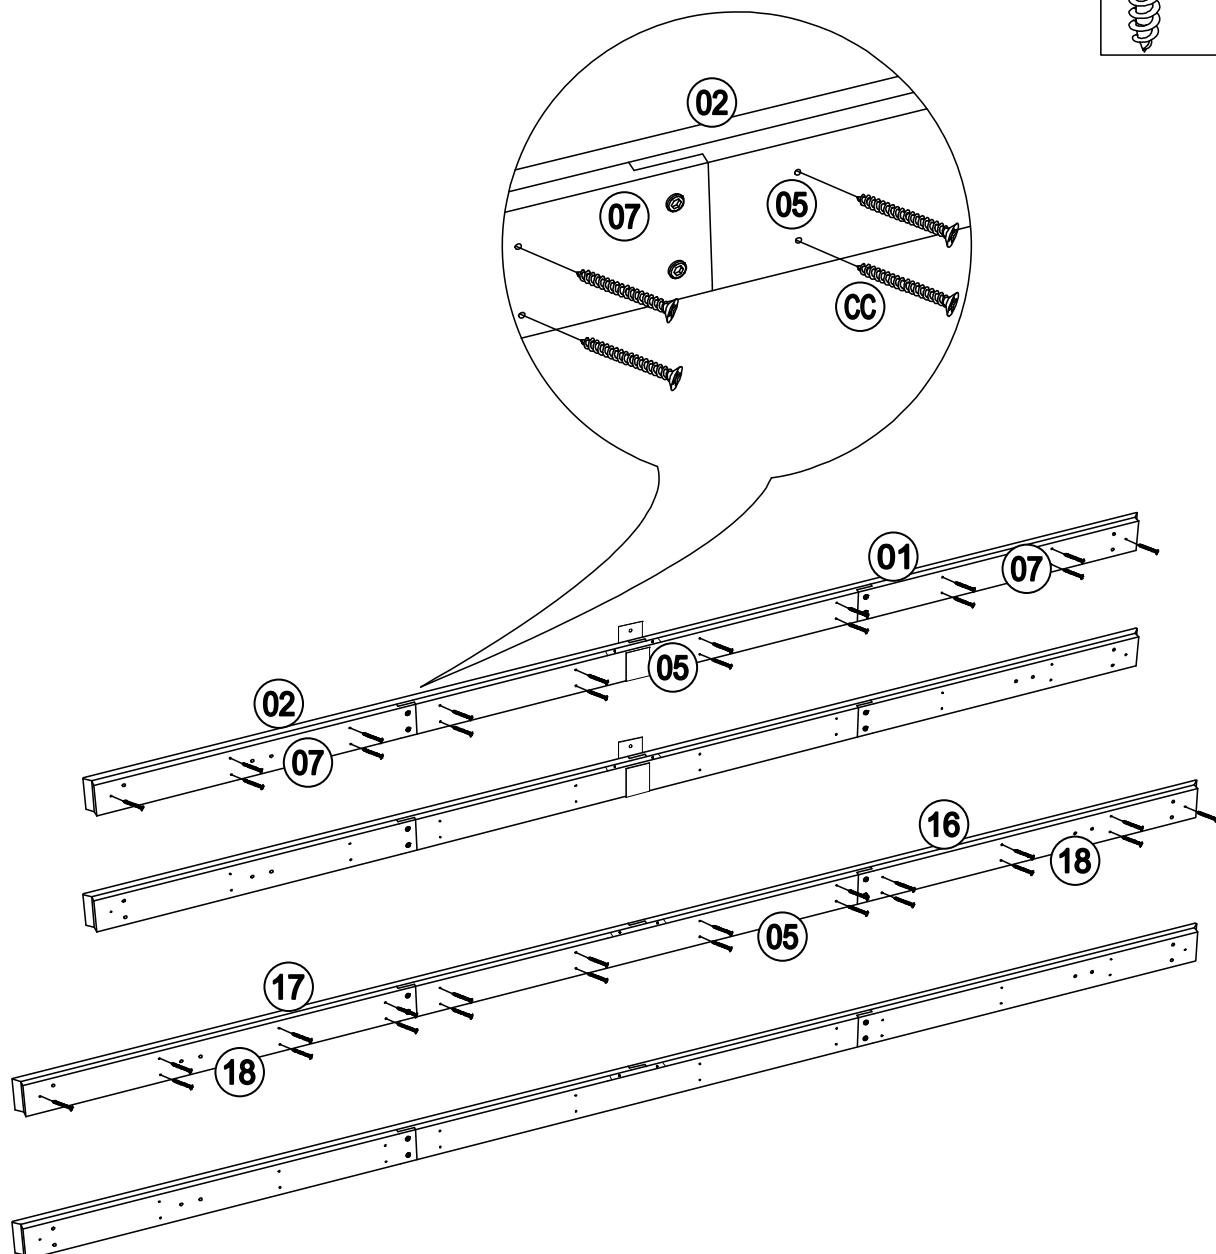

Hardware Pack					
Label	Part Number	Description	Qty	Add	Part Image
AA	H010010276	Bolt M10*200	8	1	
BB	H050010020	Flat Washer M6	222	12	
CC	H030050037	Screw M5*35	80	4	
DD	H040010004	Nut M6	24	2	
EE	H030050036	Screw M5*25	124	7	
FF	H010020011	Bolt M6*15	170	9	
GG	H010020024	Bolt M6* 75	8	1	
HH	H010030083	Bolt M8*35	16	1	
II	H030030010	Bolt M8*35	18	1	
JJ	H010020009	Bolt M6*55	16	1	
KK	H010030084	Bolt M8*20	24	2	
LL	H040050020	Non-slip Nuts M10	8	1	

Country of Origin: China

Call 1(866) 578-6569 for assistance.
Or visit us at www.sunjoyonline.com

MM	H050010060	Flat Washer M8	78	4	
NN	H050010059	Flat Washer M10	24	2	
OO	H030010031	Screw M10*80	8	1	
PP	H070010003	Stake $\Phi 8 \times 180$	8	0	
QQ	H010020013	Bolt M6*35	4	1	
RR	H090990002	M3 Drill	2	0	
SS	H040050024	T-Nut M8*20	16	1	
UU	H040050021	Non-slip nuts M8	10	1	
VV	H040050025	T-Nut M8*8	24	2	
WW	H010010363	Bolt M8*50	10	1	
Z1	H090010017	Wrench M6	2	0	
Z2	H090030003	Allen Key M8	1	0	
Z3	H090010004	Wrench M8	2	0	
Z4	H090010015	Wrench M10	2	0	

1

2

3

4

5

6

7

Country of Origin: China