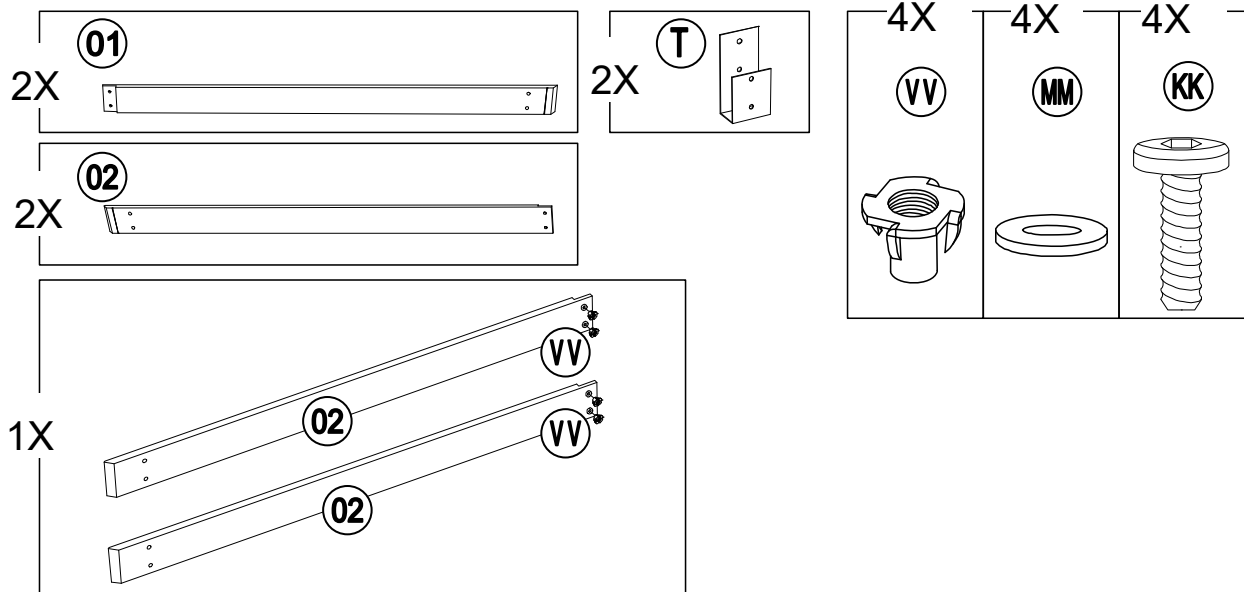

Country of Origin: China

Call 1(866) 578-6569 for assistance.
Or visit us at www.sunjoyonline.com

MM	H050010060	Flat Washer M8	78	4	
NN	H050010059	Flat Washer M10	24	2	
OO	H030010031	Screw M10*80	8	1	
PP	H070010003	Stake $\Phi 8 \times 180$	8	0	
QQ	H010020013	Bolt M6*35	4	1	
RR	H090990002	M3 Drill	2	0	
SS	H040050024	T-Nut M8*20	16	1	
UU	H040050021	Non-slip nuts M8	10	1	
VV	H040050025	T-Nut M8*8	24	2	
WW	H010010363	Bolt M8*50	10	1	
Z1	H090010017	Wrench M6	2	0	
Z2	H090030003	Allen Key M8	1	0	
Z3	H090010004	Wrench M8	2	0	
Z4	H090010015	Wrench M10	2	0	

1

2

3

4

5

6

7

Country of Origin: China