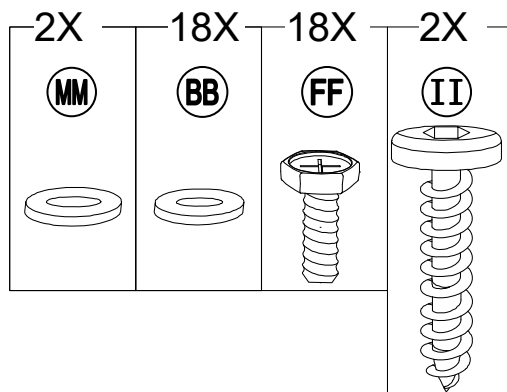

Hardware Pack					
Label	Part Number	Description	Qty	Add	Part Image
AA	H010010276	Bolt M10*200	8	1	
BB	H050010020	Flat Washer M6	222	12	
CC	H030050037	Screw M5*35	80	4	
DD	H040010004	Nut M6	24	2	
EE	H030050036	Screw M5*25	124	7	
FF	H010020011	Bolt M6*15	170	9	
GG	H010020024	Bolt M6* 75	8	1	
HH	H010030083	Bolt M8*35	16	1	
II	H030030010	Bolt M8*35	18	1	
JJ	H010020009	Bolt M6*55	16	1	
KK	H010030084	Bolt M8*20	24	2	
LL	H040050020	Non-slip Nuts M10	8	1	

Call 1(866) 578-6569 for assistance.
Or visit us at www.sunjoyonline.com

8

Country of Origin: China

Call 1(866) 578-6569 for assistance.
Or visit us at www.sunjoyonline.com

9

Assembly Tip on Step 8:
 Please measure to make sure the length of d1 is equal to d2 before moving to next step to ensure a square frame and best results. Keep the beam at right angles to the post, the post at right angles to the ground, and keep the beam horizontal.

10

Country of Origin: China

Call 1(866) 578-6569 for assistance.
Or visit us at www.sunjoyonline.com

11

12

13

14

15

16

18

19

20

21

22

23

24