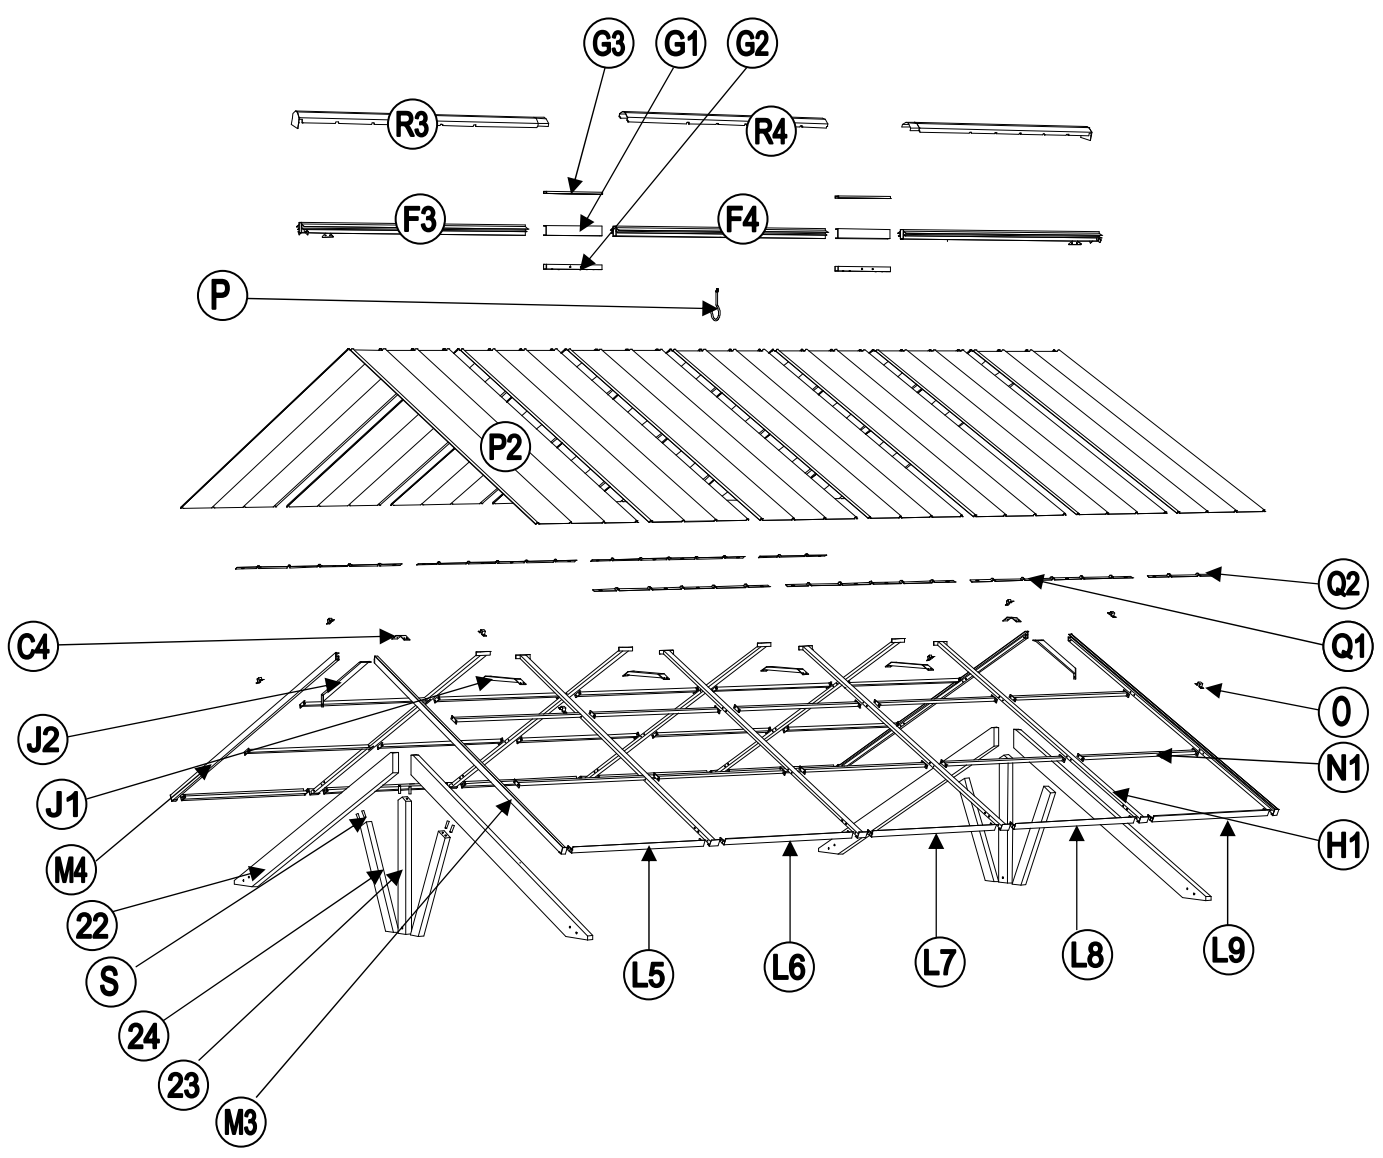

**Square Assembly**

Check that assembly is square before tightening bolts.

**Tighten Bolts**

Do not overtorque mounting bolts. Over-tightening may cause the wood to crack creating splinters and other structural damage.

**Measure Distance**

EXPLODED DRAWING

EXPLODED DRAWING

Country of Origin: China

Call 1(866) 578-6569 for assistance.
Or visit us at www.sunjoyonline.com

Parts List				
Label	Part Number	Description	Qty	Part Image
08	P000200227	Post	4	
10	P005000200	Arc Support 1	4	
11	P005000201	Arc Support 2	4	
01	P000400506	Outer Long Left Beam (Short)	2	
02	P000400507	Outer Long Right Beam (Short)	2	
05	P000400510	Inner Long Middle Beam	4	
07	P000400511	Inner Short Beam (Short)	4	
16	P000400946	Outer Long Left Beam (Long)	2	
17	P000400947	Outer Long Right Beam (Long)	2	
18	P000400948	Inner Short Beam (Long)	4	
22	P000601468	Triangular Support Beam	4	
23	P005000439	Triangular Middle Support Beam	2	
24	P005000438	Triangular Frame Slanting Beam	4	
B	P006100178	Base Cover	4	
C	P000100339	Base	4	
C1	P000501268	Triangular Connector 1	2	