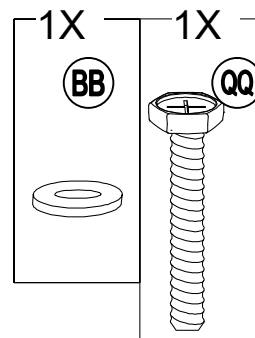

Hardware Pack					
Label	Part Number	Description	Qty	Add	Part Image
AA	H010010276	Bolt M10*205	8	1	
BB	H050010020	Flat Washer M6	222	12	
CC	H030050057	Screw M5*40	80	4	
DD	H040010004	Nut M6	24	2	
EE	H030050058	Screw M5*30	124	7	
FF	H010020011	Bolt M6*15	170	9	
GG	H010020024	Bolt M6* 75	8	1	
HH	H010030083	Bolt M8*35	16	1	
II	H030030010	Bolt M8*35	18	1	
JJ	H010020009	Bolt M6*55	16	1	
KK	H010030084	Bolt M8*25	24	2	
LL	H040050020	Non-slip Nuts M10	8	1	

10

Country of Origin: China

Call 1(866) 578-6569 for assistance.
Or visit us at www.sunjoyonline.com

11

12

13

14

15

16

17

18

19

20

21

22

23