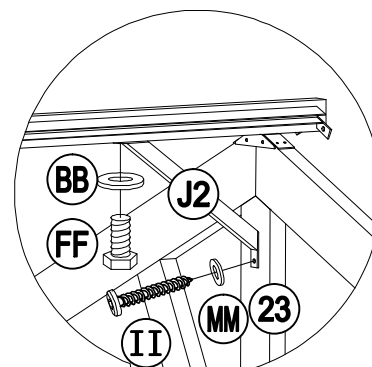

Hardware Pack					
Label	Part Number	Description	Qty	Add	Part Image
AA	H010010276	Bolt M10*205	8	1	
BB	H050010020	Flat Washer M6	222	12	
CC	H030050057	Screw M5*40	80	4	
DD	H040010004	Nut M6	24	2	
EE	H030050058	Screw M5*30	124	7	
FF	H010020011	Bolt M6*15	170	9	
GG	H010020024	Bolt M6* 75	8	1	
HH	H010030083	Bolt M8*35	16	1	
II	H030030010	Bolt M8*35	18	1	
JJ	H010020009	Bolt M6*55	16	1	
KK	H010030084	Bolt M8*25	24	2	
LL	H040050020	Non-slip Nuts M10	8	1	

Country of Origin: China

Call 1(866) 578-6569 for assistance.
Or visit us at www.sunjoyonline.com

MM	H050010060	Flat Washer M8	78	4	
NN	H050010059	Flat Washer M10	24	2	
OO	H030010031	Screw M10*80	8	1	
PP	H070010003	Stake $\Phi 8*180$	8	0	
QQ	H010020013	Bolt M6*35	4	1	
RR	H090990002	M3 Drill	2	0	
SS	H040050024	T-Nut M8*20	16	1	
UU	H040050021	Non-slip nuts M8	10	1	
VV	H040050025	T-Nut M8*8	24	2	
WW	H010010363	Bolt M8*50	10	1	
Z1	H090010017	Wrench M6	2	0	
Z2	H090030003	Allen Key M8	1	0	
Z3	H090010004	Wrench M8	2	0	
Z4	H090010015	Wrench M10	2	0	

10

Country of Origin: China

Call 1(866) 578-6569 for assistance.
Or visit us at www.sunjoyonline.com

11

12

13

14

15

16

17

18

19

20

21

22

23