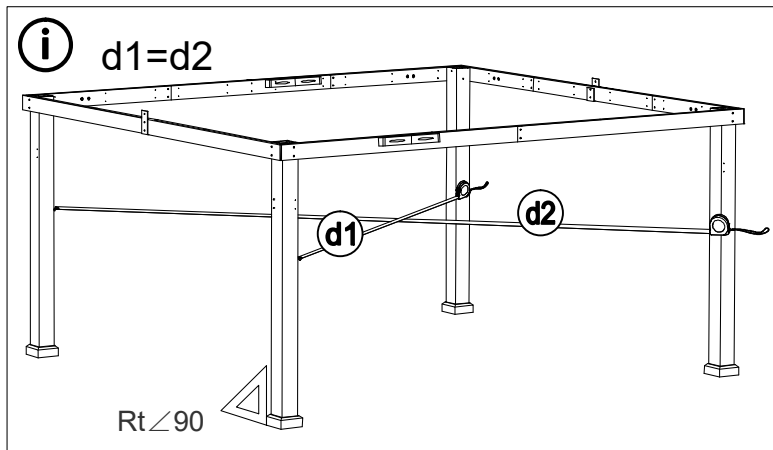

9

Assembly Tip on Step 8:
Please measure to make sure the length of d1 is equal to d2 before moving to next step to ensure a square frame and best results. Keep the beam at right angles to the post, the post at right angles to the ground, and keep the beam horizontal.