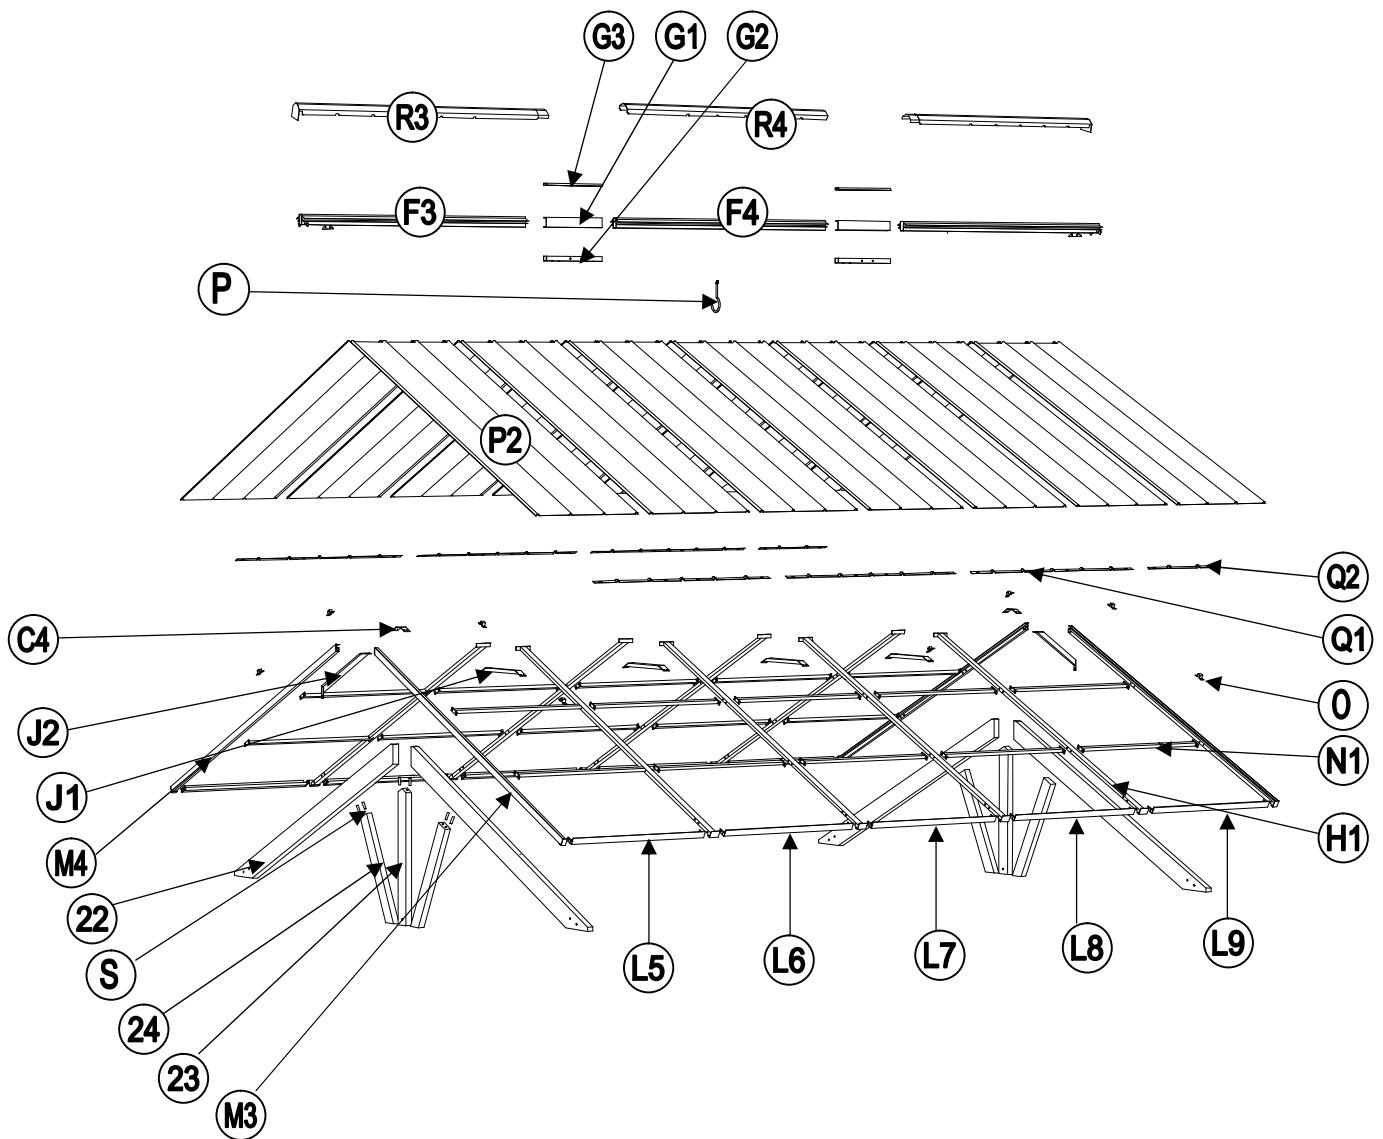

**Square Assembly**

Check that assembly is square before tightening bolts.

**Tighten Bolts**

Do not overtorque mounting bolts. Over-tightening may cause the wood to crack creating splinters and other structural damage.

**Measure Distance**

EXPLODED DRAWING

EXPLODED DRAWING

Country of Origin: China

Call 1(866) 578-6569 for assistance.
Or visit us at www.sunjoyonline.com

Parts List				
Label	Part Number	Description	Qty	Part Image
08	P000200533	Post	4	
10	P005000200	Arc Support 1	4	
11	P005000201	Arc Support 2	4	
01	P000400506	Outer Long Left Beam (Short)	2	
02	P000400507	Outer Long Right Beam (Short)	2	
05	P000401034	Inner Long Middle Beam	4	
07	P000400511	Inner Short Beam (Short)	4	
16	P000400946	Outer Long Left Beam (Long)	2	
17	P000400947	Outer Long Right Beam (Long)	2	
18	P000400948	Inner Short Beam (Long)	4	
22	P000601468	Triangular Support Beam	4	
23	P005000439	Triangular Middle Support Beam	2	
24	P005000438	Triangular Frame Slanting Beam	4	
B	P006100177	Base Cover	4	
C	P000100338	Base	4	
C1	P000501250	Triangular Connector 1	2	