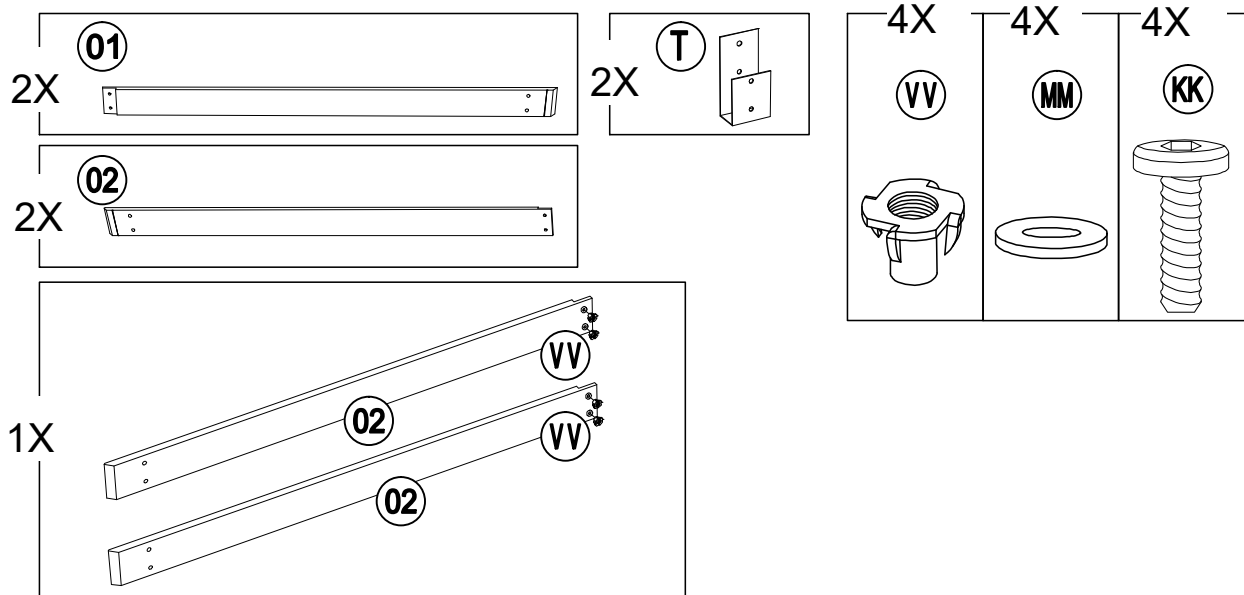

Country of Origin: China

Call 1(866) 578-6569 for assistance.
Or visit us at www.sunjoyonline.com

MM	H050010060	Flat Washer M8	78	4	
NN	H050010059	Flat Washer M10	24	2	
OO	H030010031	Screw M10*80	8	1	
PP	H070010003	Stake $\Phi 8*180$	8	0	
QQ	H010020013	Bolt M6*35	4	1	
RR	H090990002	M3 Drill	2	0	
SS	H040050024	T-Nut M8*20	16	1	
UU	H040050021	Non-slip nuts M8	10	1	
VV	H040050025	T-Nut M8*8	24	2	
WW	H010010363	Bolt M8*50	10	1	
Z1	H090010017	Wrench M6	2	0	
Z2	H090030003	Allen Key M8	1	0	
Z3	H090010004	Wrench M8	2	0	
Z4	H090010015	Wrench M10	2	0	

1

2

3

4

5

6

7

Country of Origin: China