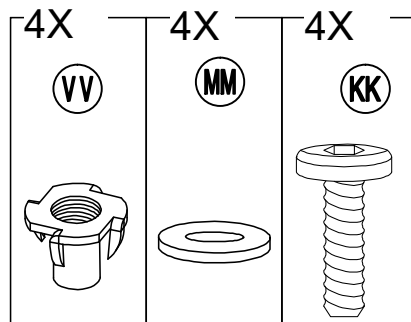

Hardware Pack					
Label	Part Number	Description	Qty	Add	Part Image
AA	H010010276	Bolt M10*205	8	1	
BB	H050010020	Flat Washer M6	222	12	
CC	H030050057	Screw M5*40	80	4	
DD	H040010004	Nut M6	24	2	
EE	H030050058	Screw M5*30	124	7	
FF	H010020011	Bolt M6*15	170	9	
GG	H010020024	Bolt M6* 75	8	1	
HH	H010030083	Bolt M8*35	16	1	
II	H030030010	Bolt M8*35	18	1	
JJ	H010020009	Bolt M6*55	16	1	
KK	H010030084	Bolt M8*25	24	2	
LL	H040050020	Non-slip Nuts M10	8	1	

Country of Origin: China

Call 1(866) 578-6569 for assistance.
Or visit us at www.sunjoyonline.com

MM	H050010060	Flat Washer M8	78	4	
NN	H050010059	Flat Washer M10	24	2	
OO	H030010031	Screw M10*80	8	1	
PP	H070010003	Stake $\Phi 8*180$	8	0	
QQ	H010020013	Bolt M6*35	4	1	
RR	H090990002	M3 Drill	2	0	
SS	H040050024	T-Nut M8*20	16	1	
UU	H040050021	Non-slip nuts M8	10	1	
VV	H040050025	T-Nut M8*8	24	2	
WW	H010010363	Bolt M8*50	10	1	
Z1	H090010017	Wrench M6	2	0	
Z2	H090030003	Allen Key M8	1	0	
Z3	H090010004	Wrench M8	2	0	
Z4	H090010015	Wrench M10	2	0	

1

2

3

4

5

6

7

Country of Origin: China