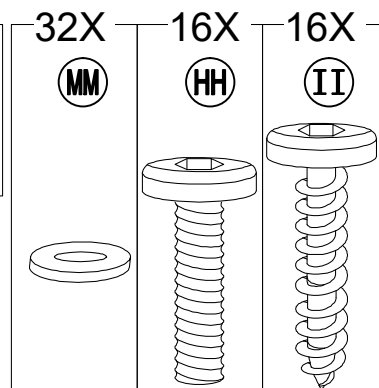

9

Assembly Tip on Step 8:
Please measure to make sure the length of d1 is equal to d2 before moving to next step to ensure a square frame and best results. Keep the beam at right angles to the post, the post at right angles to the ground, and keep the beam horizontal.