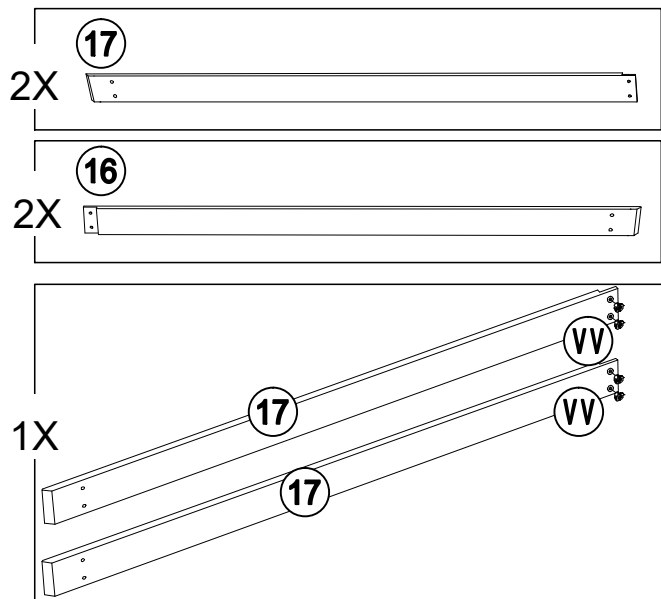

Country of Origin: China

Call 1(866) 578-6569 for assistance.
Or visit us at www.sunjoyonline.com

MM	H050010060	Flat Washer M8	78	4	
NN	H050010059	Flat Washer M10	24	2	
OO	H030010031	Screw M10*80	8	1	
PP	H070010003	Stake $\Phi 8*180$	8	0	
QQ	H010020013	Bolt M6*35	4	1	
RR	H090990002	M3 Drill	2	0	
SS	H040050024	T-Nut M8*20	16	1	
UU	H040050021	Non-slip nuts M8	10	1	
VV	H040050025	T-Nut M8*8	24	2	
WW	H010010363	Bolt M8*50	10	1	
Z1	H090010017	Wrench M6	2	0	
Z2	H090030003	Allen Key M8	1	0	
Z3	H090010004	Wrench M8	2	0	
Z4	H090010015	Wrench M10	2	0	

1

2

3

4

5

6

7

Country of Origin: China