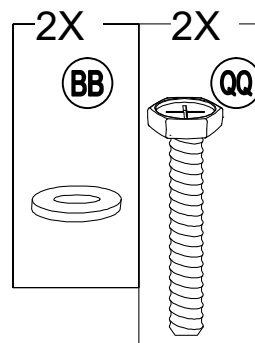

Hardware Pack					
Label	Part Number	Description	Qty	Add	Part Image
AA	H010010276	Bolt M10*205	8	1	
BB	H050010020	Flat Washer M6	222	12	
CC	H030050057	Screw M5*40	80	4	
DD	H040010004	Nut M6	24	2	
EE	H030050058	Screw M5*30	124	7	
FF	H010020011	Bolt M6*15	170	9	
GG	H010020024	Bolt M6* 75	8	1	
HH	H010030083	Bolt M8*35	16	1	
II	H030030010	Bolt M8*35	18	1	
JJ	H010020009	Bolt M6*55	16	1	
KK	H010030084	Bolt M8*25	24	2	
LL	H040050020	Non-slip Nuts M10	8	1	

Country of Origin: China

Call 1(866) 578-6569 for assistance.
Or visit us at www.sunjoyonline.com

MM	H050010060	Flat Washer M8	78	4	
NN	H050010059	Flat Washer M10	24	2	
OO	H030010031	Screw M10*80	8	1	
PP	H070010003	Stake $\Phi 8*180$	8	0	
QQ	H010020013	Bolt M6*35	4	1	
RR	H090990002	M3 Drill	2	0	
SS	H040050024	T-Nut M8*20	16	1	
UU	H040050021	Non-slip nuts M8	10	1	
VV	H040050025	T-Nut M8*8	24	2	
WW	H010010363	Bolt M8*50	10	1	
Z1	H090010017	Wrench M6	2	0	
Z2	H090030003	Allen Key M8	1	0	
Z3	H090010004	Wrench M8	2	0	
Z4	H090010015	Wrench M10	2	0	

10

Country of Origin: China

Call 1(866) 578-6569 for assistance.
Or visit us at www.sunjoyonline.com

11

12

13

14

15

16

17

18

19

20

21

22

23