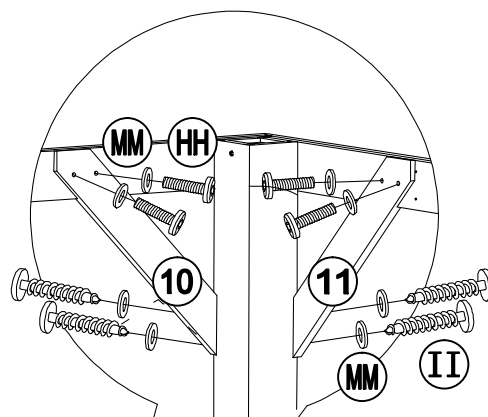

Hardware Pack					
Label	Part Number	Description	Qty	Add	Part Image
AA	H010010276	Bolt M10*205	8	1	
BB	H050010020	Flat Washer M6	222	12	
CC	H030050057	Screw M5*40	80	4	
DD	H040010004	Nut M6	24	2	
EE	H030050058	Screw M5*30	124	7	
FF	H010020011	Bolt M6*15	170	9	
GG	H010020024	Bolt M6* 75	8	1	
HH	H010030083	Bolt M8*35	16	1	
II	H030030010	Bolt M8*35	18	1	
JJ	H010020009	Bolt M6*55	16	1	
KK	H010030084	Bolt M8*25	24	2	
LL	H040050020	Non-slip Nuts M10	8	1	

Call 1(866) 578-6569 for assistance.
Or visit us at www.sunjoyonline.com

8

9

Assembly Tip on Step 8:
 Please measure to make sure the length of d1 is equal to d2 before moving to next step to ensure a square frame and best results. Keep the beam at right angles to the post, the post at right angles to the ground, and keep the beam horizontal.