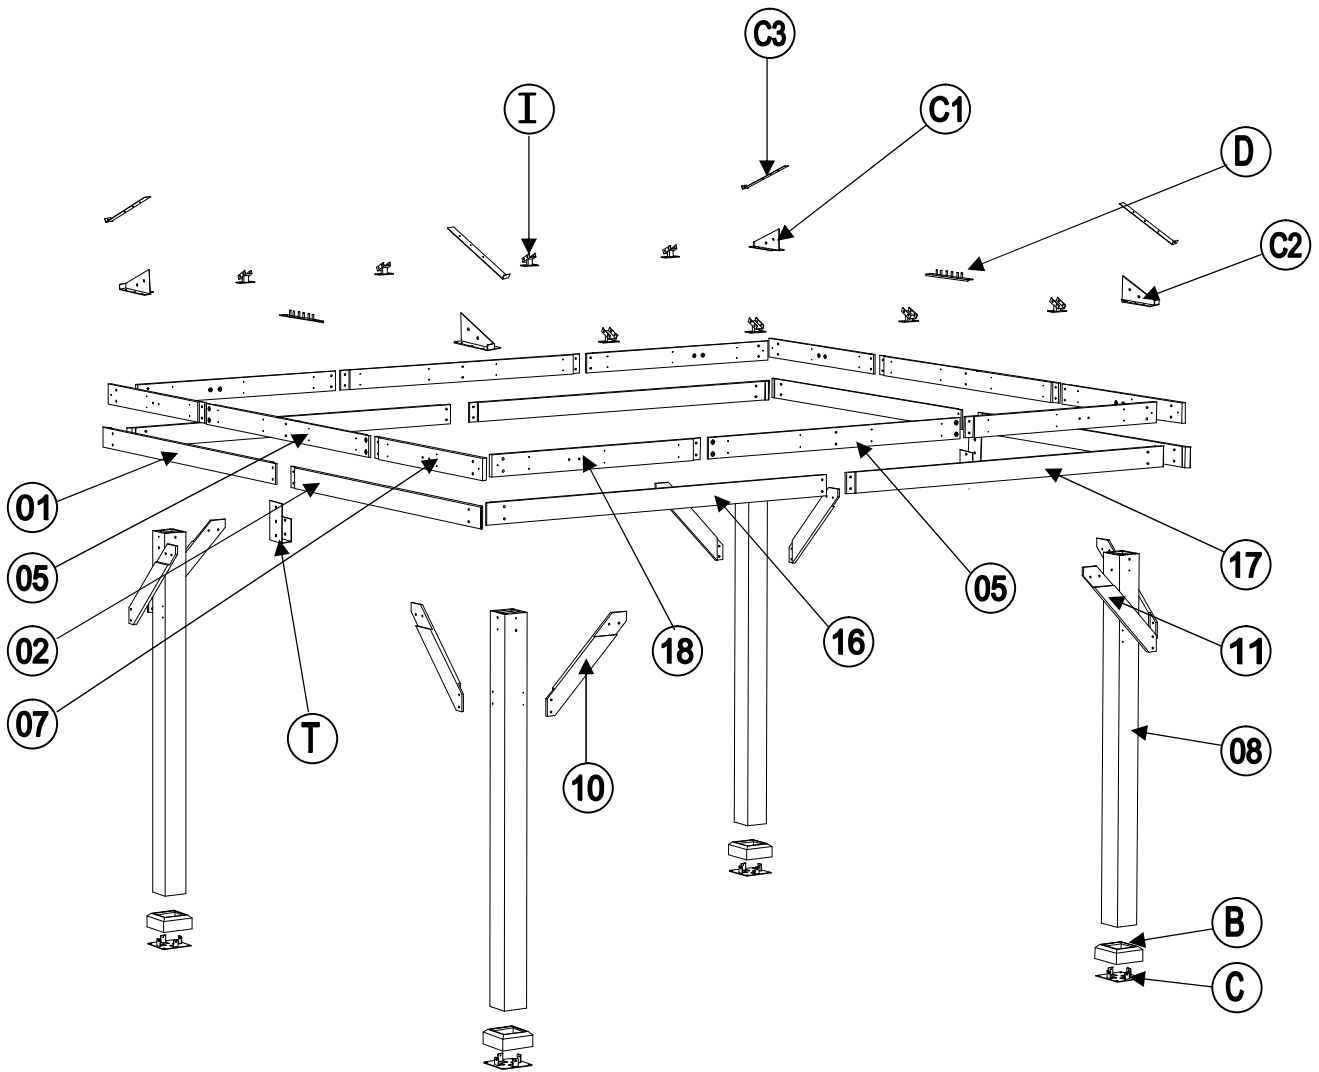

**Square Assembly**

Check that assembly is square before tightening bolts.

**Tighten Bolts**

Do not overtorque mounting bolts. Over-tightening may cause the wood to crack creating splinters and other structural damage.

**Measure Distance**

EXPLODED DRAWING

EXPLODED DRAWING

Country of Origin: China

Call 1(866) 578-6569 for assistance.
Or visit us at www.sunjoyonline.com

Parts List				
Label	Part Number	Description	Qty	Part Image
08	P000200533	Post	4	
10	P005000200	Arc Support 1	4	
11	P005000201	Arc Support 2	4	
01	P000400506	Outer Long Left Beam (Short)	2	
02	P000400507	Outer Long Right Beam (Short)	2	
05	P000401034	Inner Long Middle Beam	4	
07	P000400511	Inner Short Beam (Short)	4	
16	P000400946	Outer Long Left Beam (Long)	2	
17	P000400947	Outer Long Right Beam (Long)	2	
18	P000400948	Inner Short Beam (Long)	4	
22	P000601468	Triangular Support Beam	4	
23	P005000439	Triangular Middle Support Beam	2	
24	P005000438	Triangular Frame Slanting Beam	4	
B	P006100177	Base Cover	4	
C	P000100338	Base	4	
C1	P000501250	Triangular Connector 1	2	