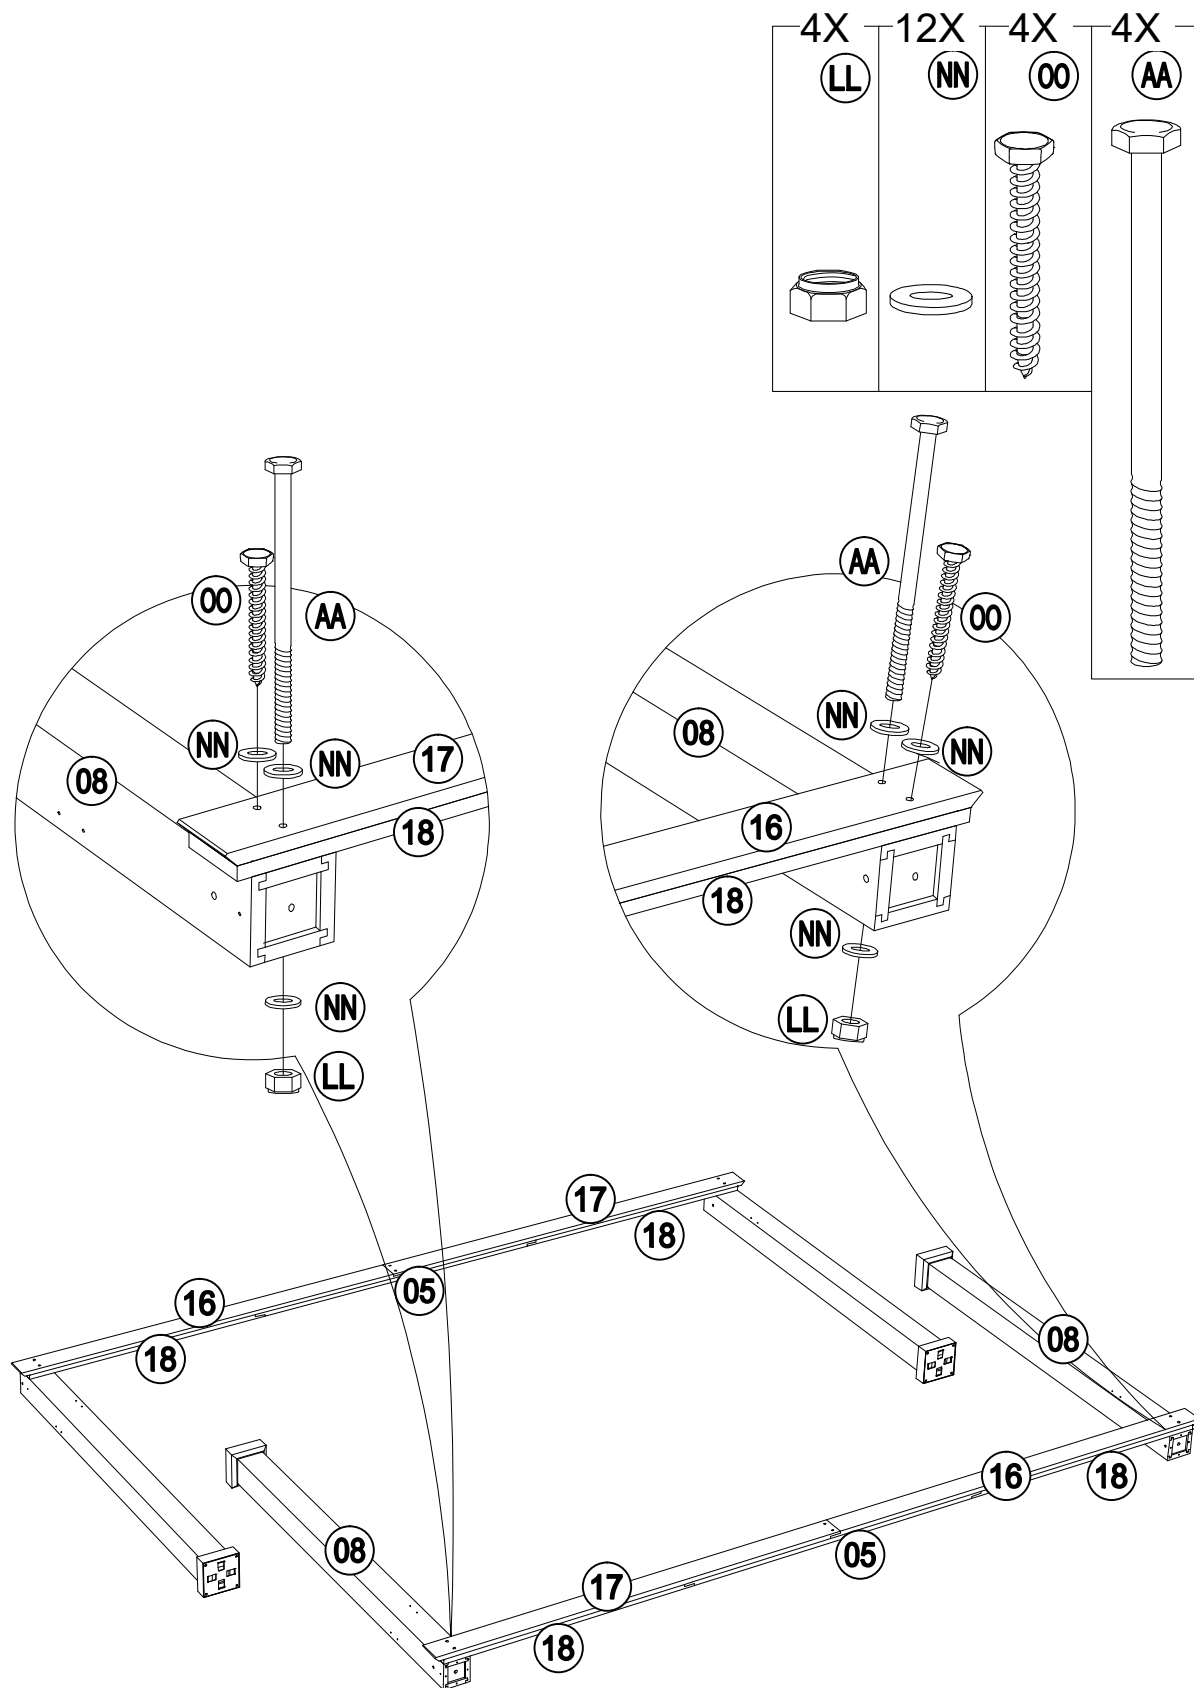

7

Country of Origin: China

Call 1(866) 578-6569 for assistance.
Or visit us at www.sunjoyonline.com