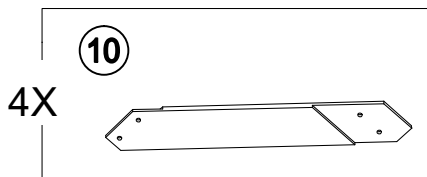

9

Assembly Tip on Step 8:
Please measure to make sure the length of d1 is equal to d2 before moving to next step to ensure a square frame and best results. Keep the beam at right angles to the post, the post at right angles to the ground, and keep the beam horizontal.