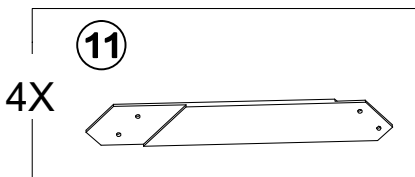

9

Assembly Tip on Step 8:
Please measure to make sure the length of d1 is equal to d2 before moving to next step to ensure a square frame and best results. Keep the beam at right angles to the post, the post at right angles to the ground, and keep the beam horizontal.