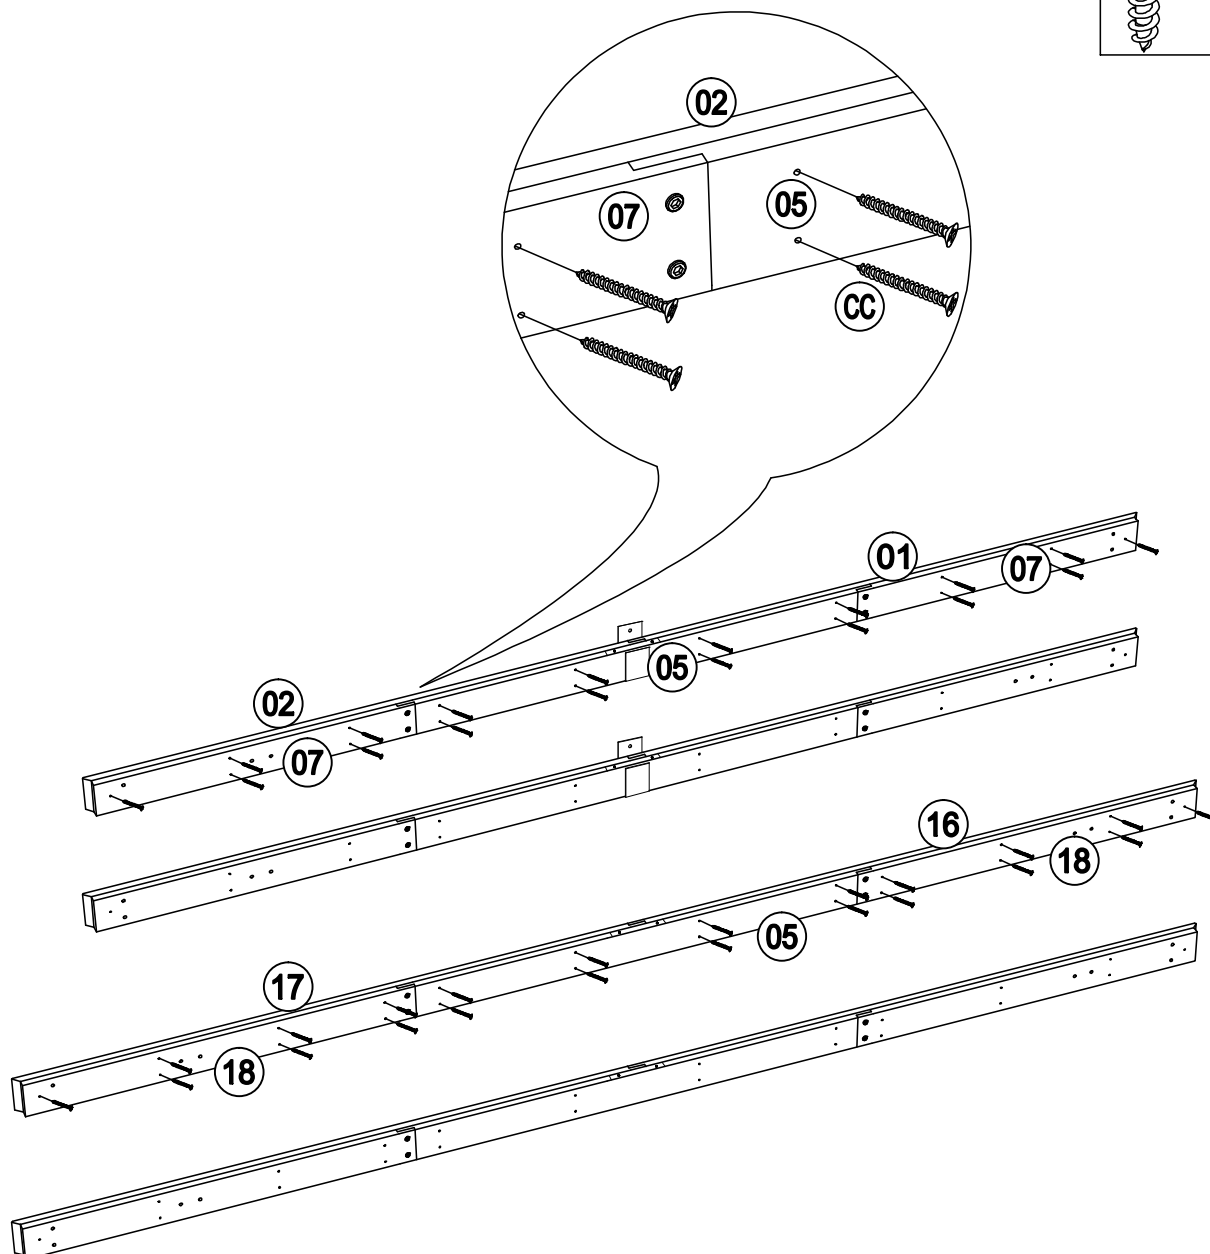

Hardware Pack					
Label	Part Number	Description	Qty	Add	Part Image
AA	H010010276	Bolt M10*205	8	1	
BB	H050010020	Flat Washer M6	222	12	
CC	H030050057	Screw M5*40	80	4	
DD	H040010004	Nut M6	24	2	
EE	H030050058	Screw M5*30	124	7	
FF	H010020011	Bolt M6*15	170	9	
GG	H010020024	Bolt M6* 75	8	1	
HH	H010030083	Bolt M8*35	16	1	
II	H030030010	Bolt M8*35	18	1	
JJ	H010020009	Bolt M6*55	16	1	
KK	H010030084	Bolt M8*25	24	2	
LL	H040050020	Non-slip Nuts M10	8	1	

Country of Origin: China

Call 1(866) 578-6569 for assistance.
Or visit us at www.sunjoyonline.com

MM	H050010060	Flat Washer M8	78	4	
NN	H050010059	Flat Washer M10	24	2	
OO	H030010031	Screw M10*80	8	1	
PP	H070010003	Stake $\Phi 8*180$	8	0	
QQ	H010020013	Bolt M6*35	4	1	
RR	H090990002	M3 Drill	2	0	
SS	H040050024	T-Nut M8*20	16	1	
UU	H040050021	Non-slip nuts M8	10	1	
VV	H040050025	T-Nut M8*8	24	2	
WW	H010010363	Bolt M8*50	10	1	
Z1	H090010017	Wrench M6	2	0	
Z2	H090030003	Allen Key M8	1	0	
Z3	H090010004	Wrench M8	2	0	
Z4	H090010015	Wrench M10	2	0	

1

2

3

4

5

6

7

Country of Origin: China