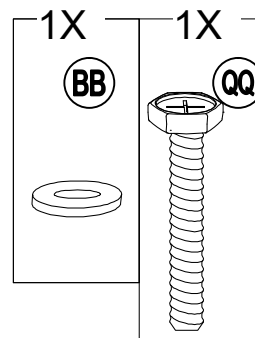

Hardware Pack					
Label	Part Number	Description	Qty	Add	Part Image
AA	H010010276	Bolt M10*205	8	1	
BB	H050010020	Flat Washer M6	222	12	
CC	H030050057	Screw M5*40	80	4	
DD	H040010004	Nut M6	24	2	
EE	H030050058	Screw M5*30	124	7	
FF	H010020011	Bolt M6*15	170	9	
GG	H010020024	Bolt M6* 75	8	1	
HH	H010030083	Bolt M8*35	16	1	
II	H030030010	Bolt M8*35	18	1	
JJ	H010020009	Bolt M6*55	16	1	
KK	H010030084	Bolt M8*25	24	2	
LL	H040050020	Non-slip Nuts M10	8	1	

10

Country of Origin: China

Call 1(866) 578-6569 for assistance.
Or visit us at www.sunjoyonline.com

11

12

13

14

15

16

17

18

19

20

21

22

23